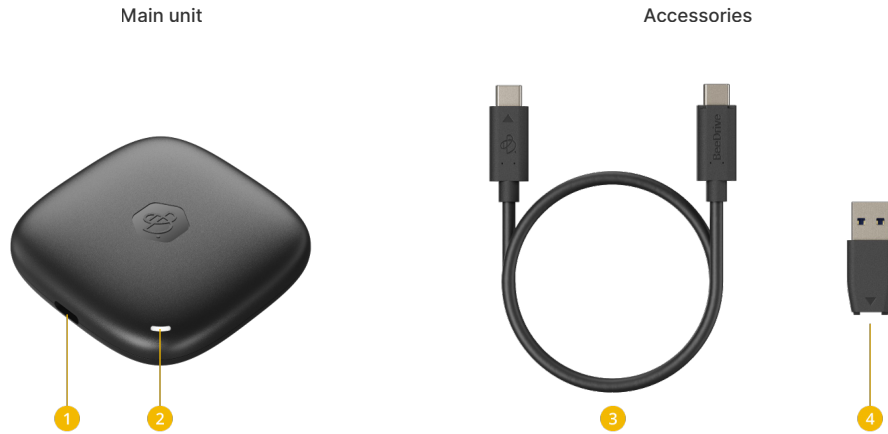

Hardware Overview

1 USB 3.2 Gen 2
(Type C)

2 LED indicator

3 USB-C to C cable

4 USB-C to A adapter

Technical Specifications

General Specifications

Hardware	
Capacity	• 1 TB • 2 TB • 4 TB
Dimensions (H x W x D)	65mm x 65mm x 15mm
Weight	43g
Interface	USB 3.2 Gen 2 (10Gbps)
Performance	
Speed	Up to 1050MB/s²
Temperature	
Operating temperature	0°C to 45°C
Storage temperature	-40°C to 85°C