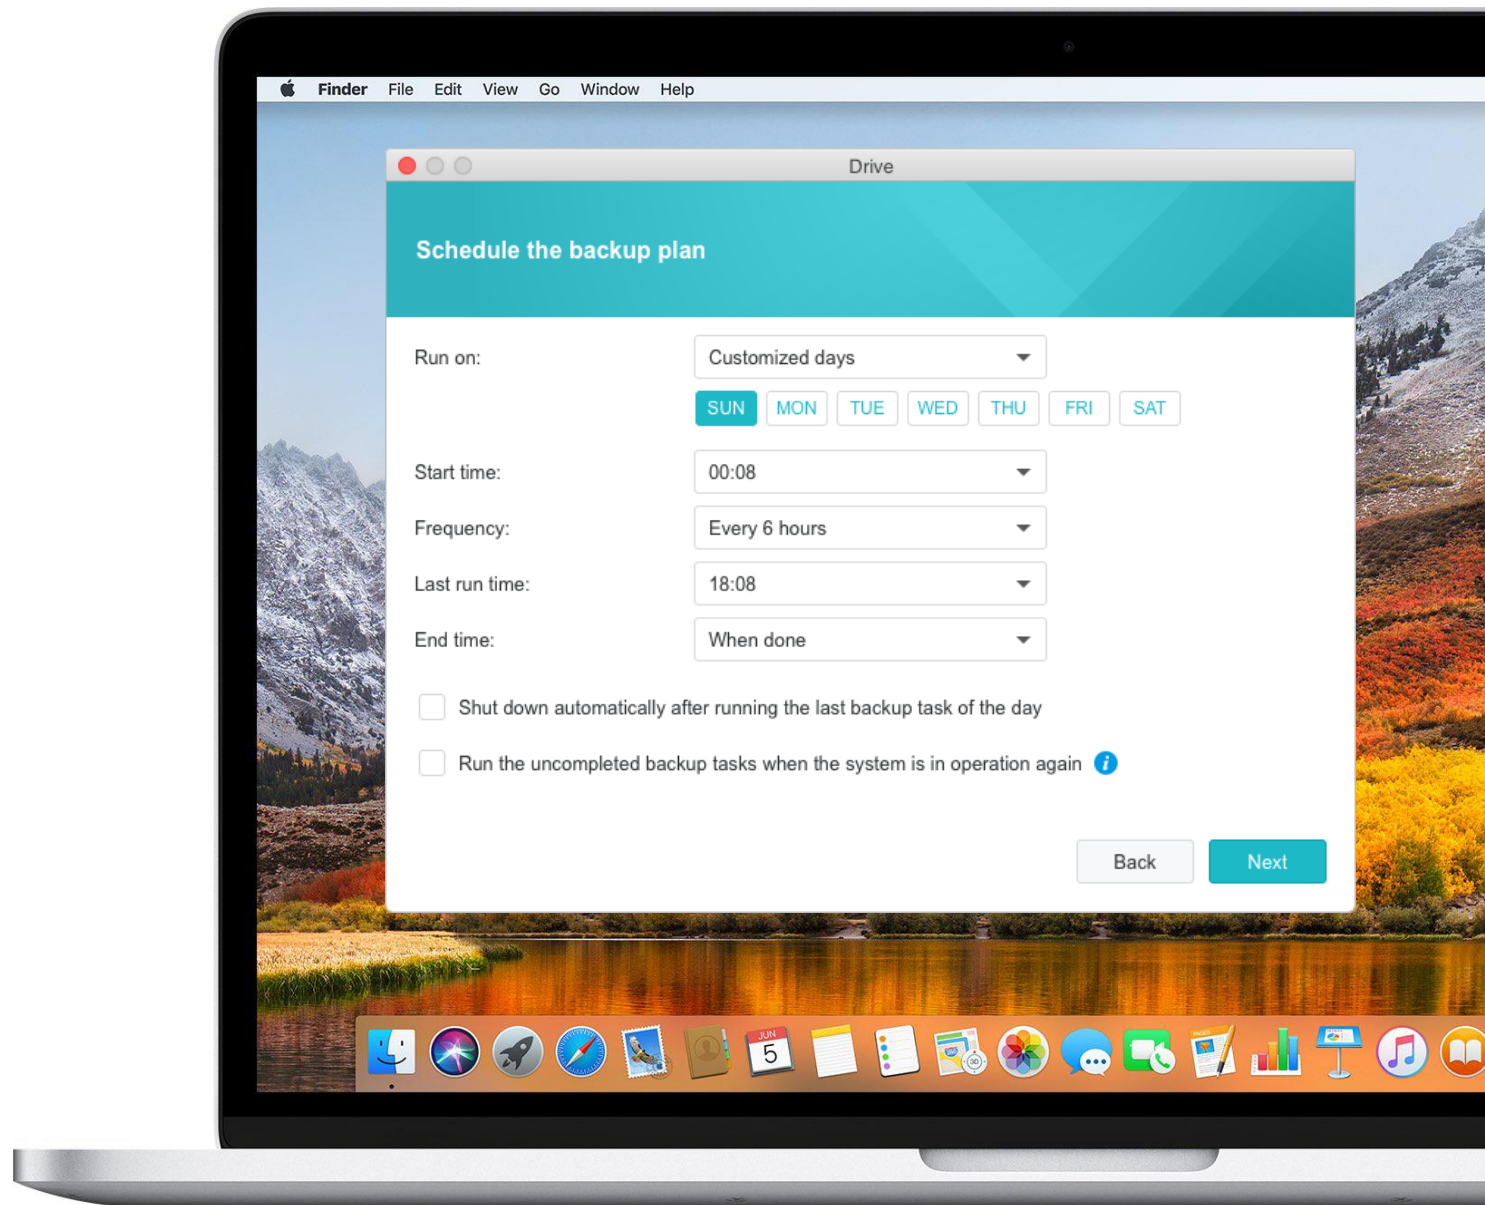

Synology Drive

集中同步與備份
新增備份排程